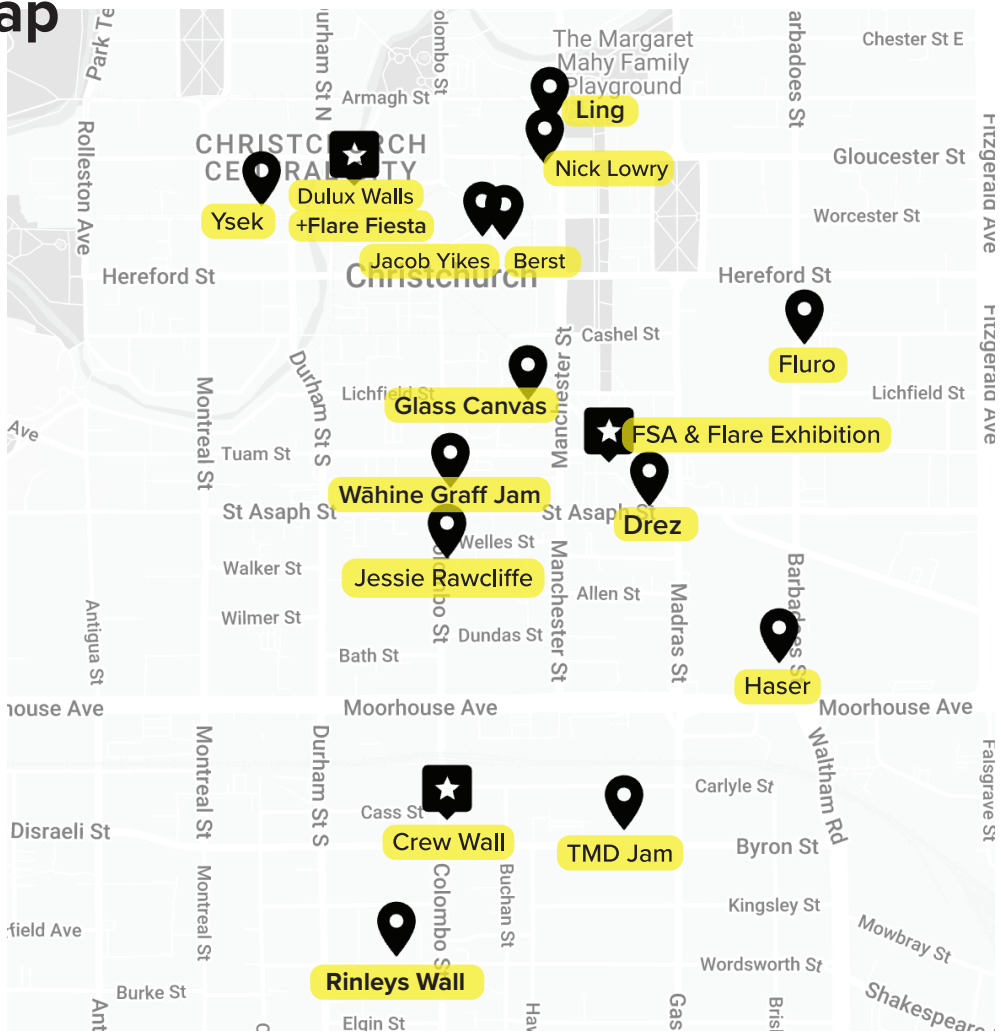

Map

27 FEB – 9TH MAR

Headline Artists Mural Locations | 27 Feb – 9 Mar

Jacob Yikes 14 Cathedral Sq (Distinction Hotel)

Fluro – 280 Cashel Street

Jessie Rawcliffe – 574 Colombo St

Nick Lowry – 174 Gloucester St

Berst – 26 Cathedral square

Ysek – 65 Worcester st

Haser – 130 Barbadoes st (Ara)

Flare & FSA Exhibition & Info Centre 181 High St

Open 10 – 4pm | 27 Feb – 9 Mar

Crew Wall: DTR FSA BRS

490 Colombo st | 8th–16 Feb

Flare Fiesta / Dulux Walls / Graffiti Showcase
Club Lane/Te Pae Green | 8 Mar

TMD Jam 55 Byron St | 9-11th Mar

Glass Canvas 96 Lichfield St (Drifter Hotel)

Rinleys Wall 47 Wordsworth St

Wāhine Graff Jam 608 Colombo St | 9 Mar

Drez (AUS) – 267 St Asaph St

Ling (AUS) – 277 Manchester St - Child Sister

*For full map and updated info see www.flare.nz